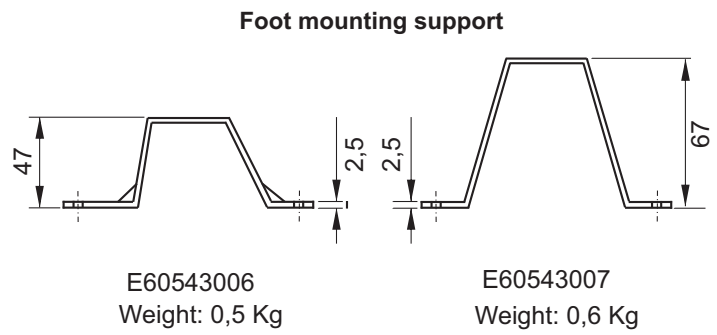

SECTION F

ACCESSORIES

Dimensions in mm (inches)

Spare part code	D	Peso
BFCSAE0801	1/4 BSP	0,16 Kg
BFCSAE0802	3/8 BSP	0,16 Kg

E60543006: suitable for all tanks except for E60303044

Spare part code	
E60543006	E60543007