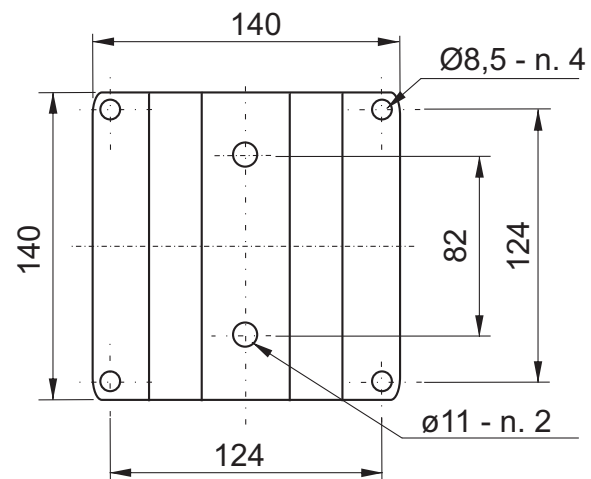

SECTION F

ACCESSORIES

Dimensions in mm (inches)

Spare part code	D	Peso
BFCSAE0801	1/4 BSP	0,16 Kg
BFCSAE0802	3/8 BSP	0,16 Kg

E60543006: suitable for all tanks except for E60303044

Spare part code	
E60543006	E60543007