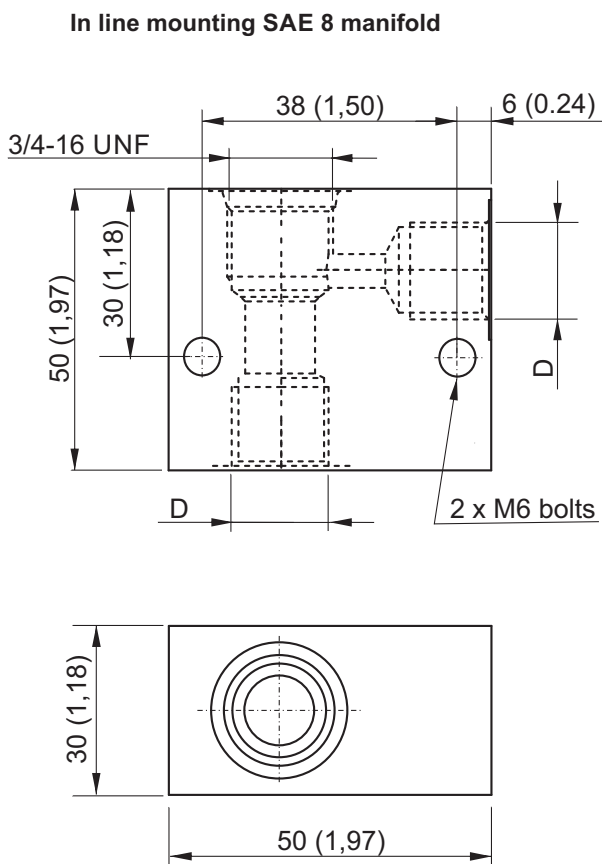

SECTION F

ACCESSORIES

Dimensions in mm (inches)

Spare part code	D	Peso
BFCSAE0801	1/4 BSP	0,16 Kg
BFCSAE0802	3/8 BSP	0,16 Kg

E60543006: suitable for all tanks except for E60303044

Spare part code	
E60543006	E60543007